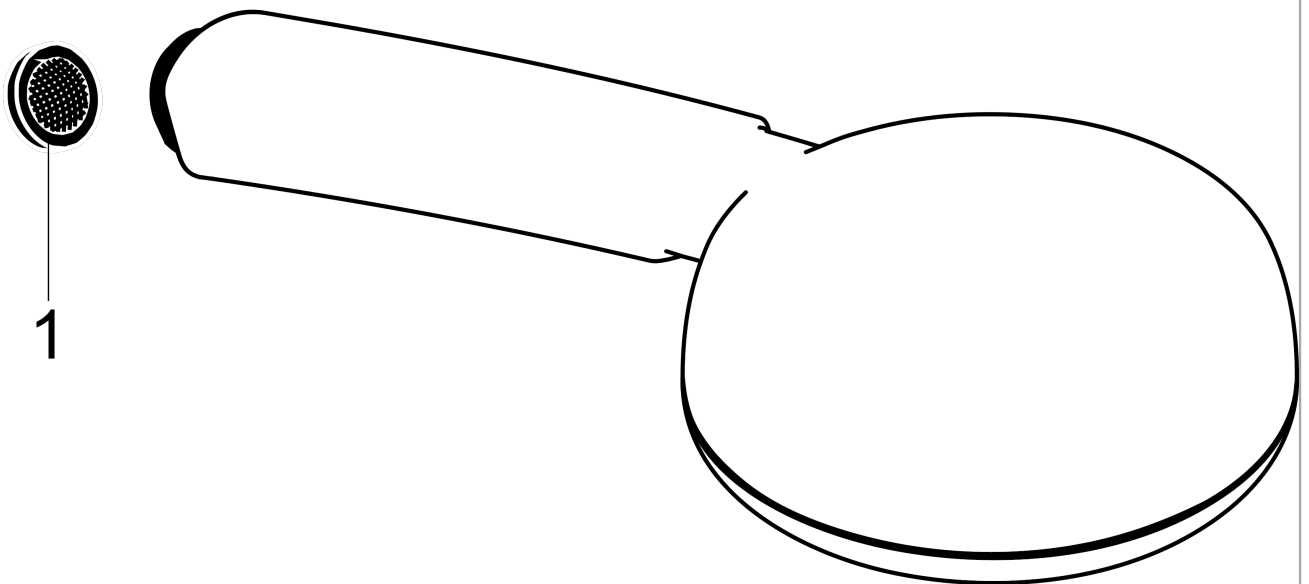

**Crometta 100**  
**Handshower Vario-Jet, 1.8 GPM**  
 Finishes : **white/chrome** Part no. : **26832401**

**Description**

**Features**

- 85 no-clog spray channels
- Spray modes: Vario-Jet (spray zones of variable intensity)
- Flow: 1.8 GPM (6.8 L/Min)
- Easy-to-clean white spray face

**Item details**

List Price \$ 63.00

**Technology**

**Compliance**

**Product image**

**Scale drawing**

**Crometta 100**  
**Handshower Vario-Jet, 1.8 GPM**  
Finishes : **white/chrome** Part no. : **26832401**

Exploded drawing

Year of production: >01/18

**Crometta 100**  
**Handshower Vario-Jet, 1.8 GPM**  
 Finishes : **white/chrome**    Part no. : **26832401**

**Spare parts list**

Year of production: >01/18

<b>Pos.</b>	<b>Description</b>	<b>Part no.</b>	<b>Price</b>	<b>PU</b>
1	filter packing	94246000	-	1