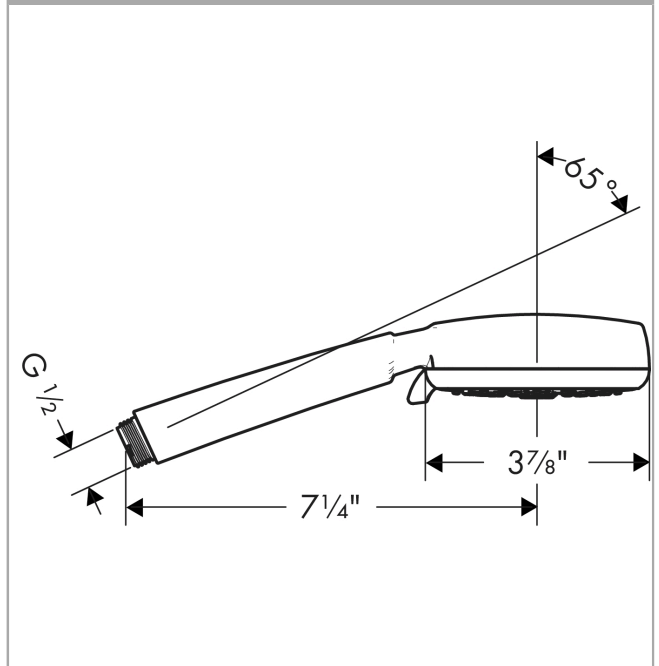

**Crometta 100**  
**Handshower Vario-Jet, 1.8 GPM**  
 Finishes : **white/chrome** Part no. : **26832401**

**Description**

**Features**

- 85 no-clog spray channels
- Spray modes: Vario-Jet (spray zones of variable intensity)
- Flow: 1.8 GPM (6.8 L/Min)
- Easy-to-clean white spray face

**Item details**

List Price \$ 63.00

**Technology**

**Compliance**

**Product image**

**Scale drawing**

**Crometta 100**  
**Handshower Vario-Jet, 1.8 GPM**  
Finishes : **white/chrome** Part no. : **26832401**

Exploded drawing

Year of production: >01/18

**Crometta 100**  
**Handshower Vario-Jet, 1.8 GPM**  
 Finishes : **white/chrome**    Part no. : **26832401**

**Spare parts list**

Year of production: >01/18

<b>Pos.</b>	<b>Description</b>	<b>Part no.</b>	<b>Price</b>	<b>PU</b>
1	filter packing	94246000	-	1